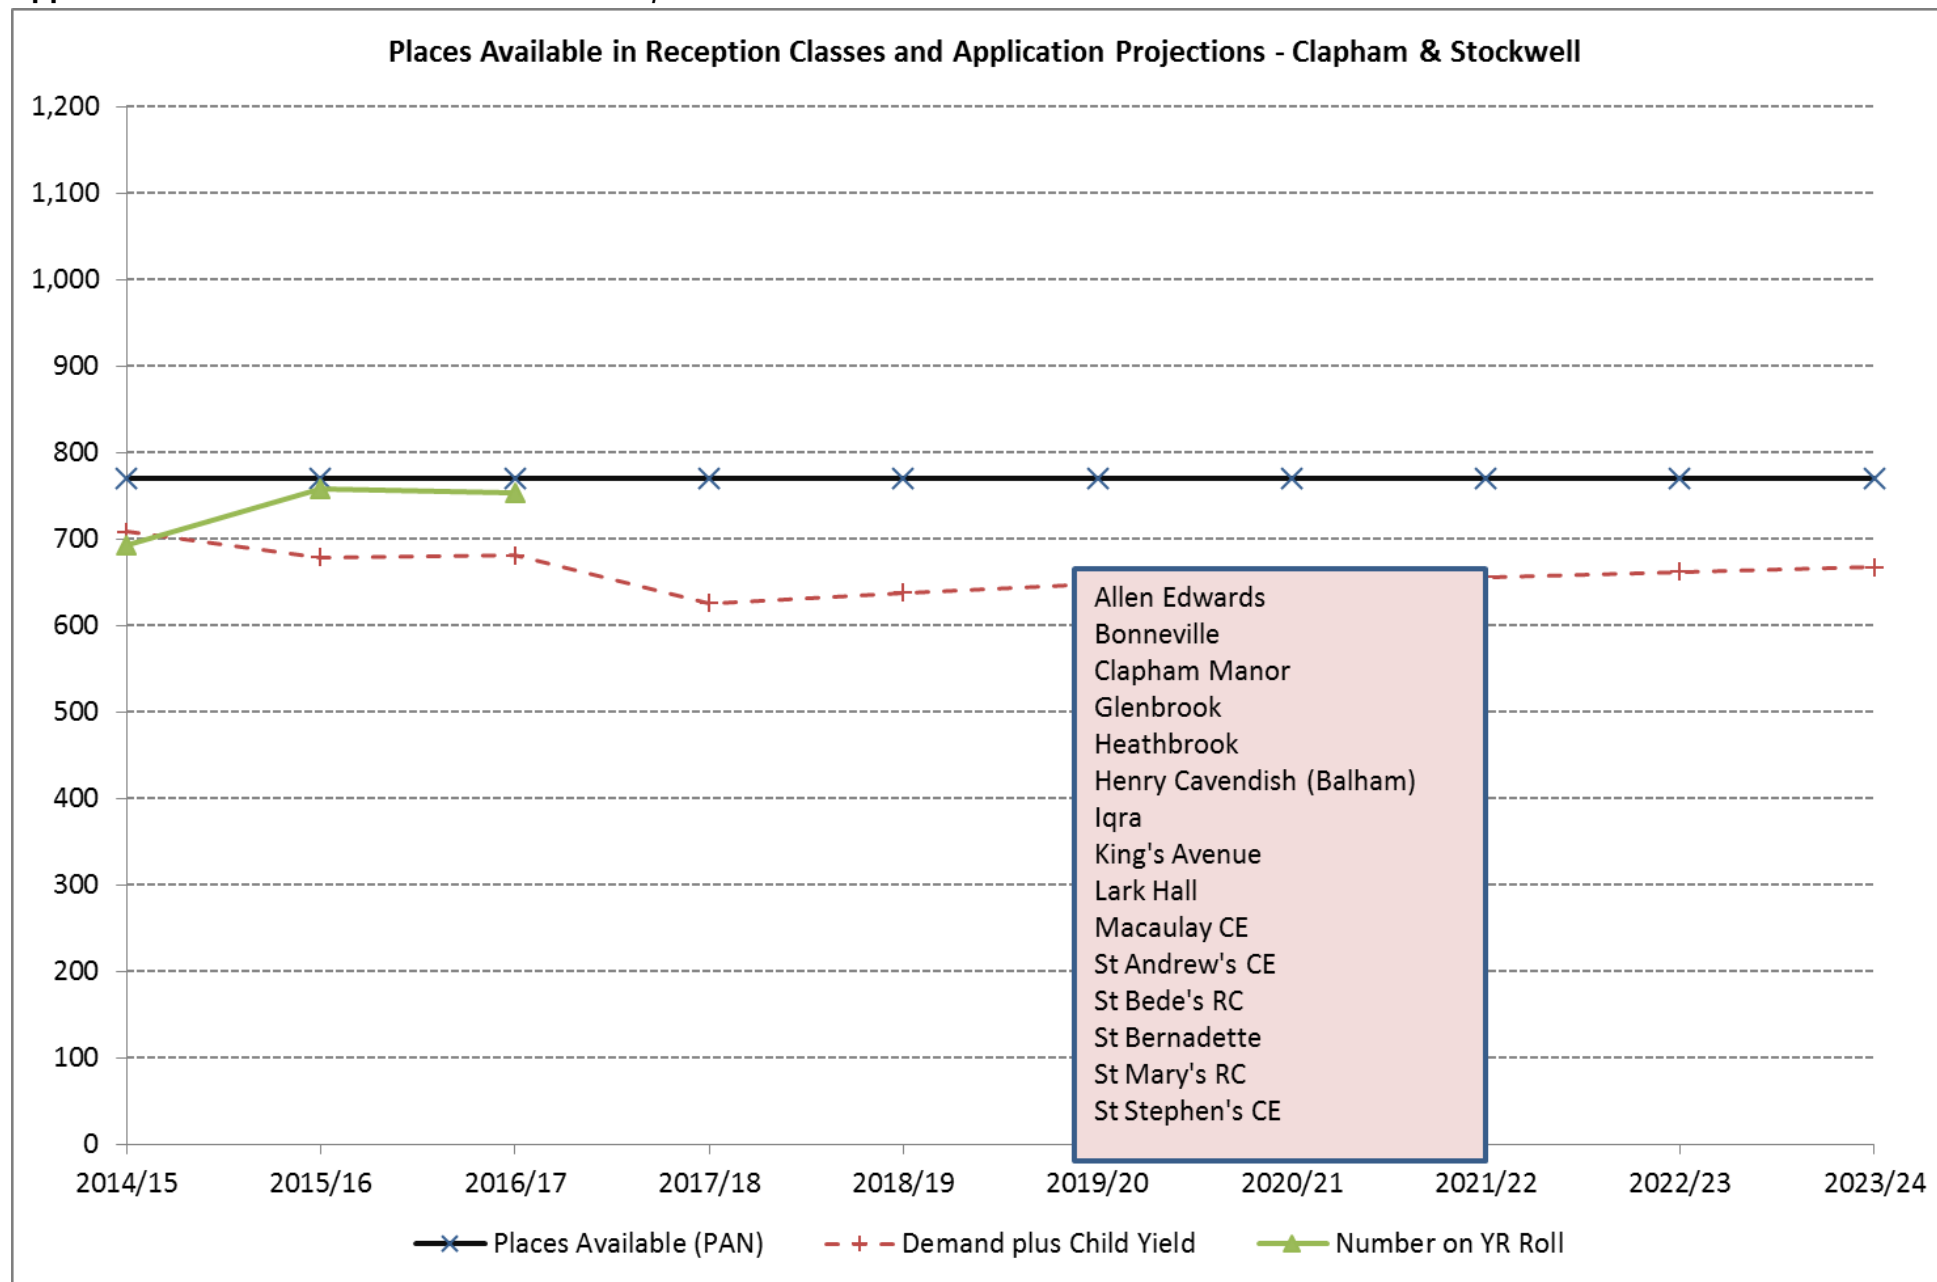

Appendix G – Chart G1: Town Centre Chart: Brixton

Updated: 22/11/17

Appendix G – Chart G2: Town Centre Chart: Clapham & Stockwell

Appendix G – Chart G3: Town Centre Chart: North Lambeth

Appendix G – Chart G4: Town Centre Chart: Norwood

Appendix G – Chart G5: Town Centre Chart: Streatham

Updated: 22/11/17