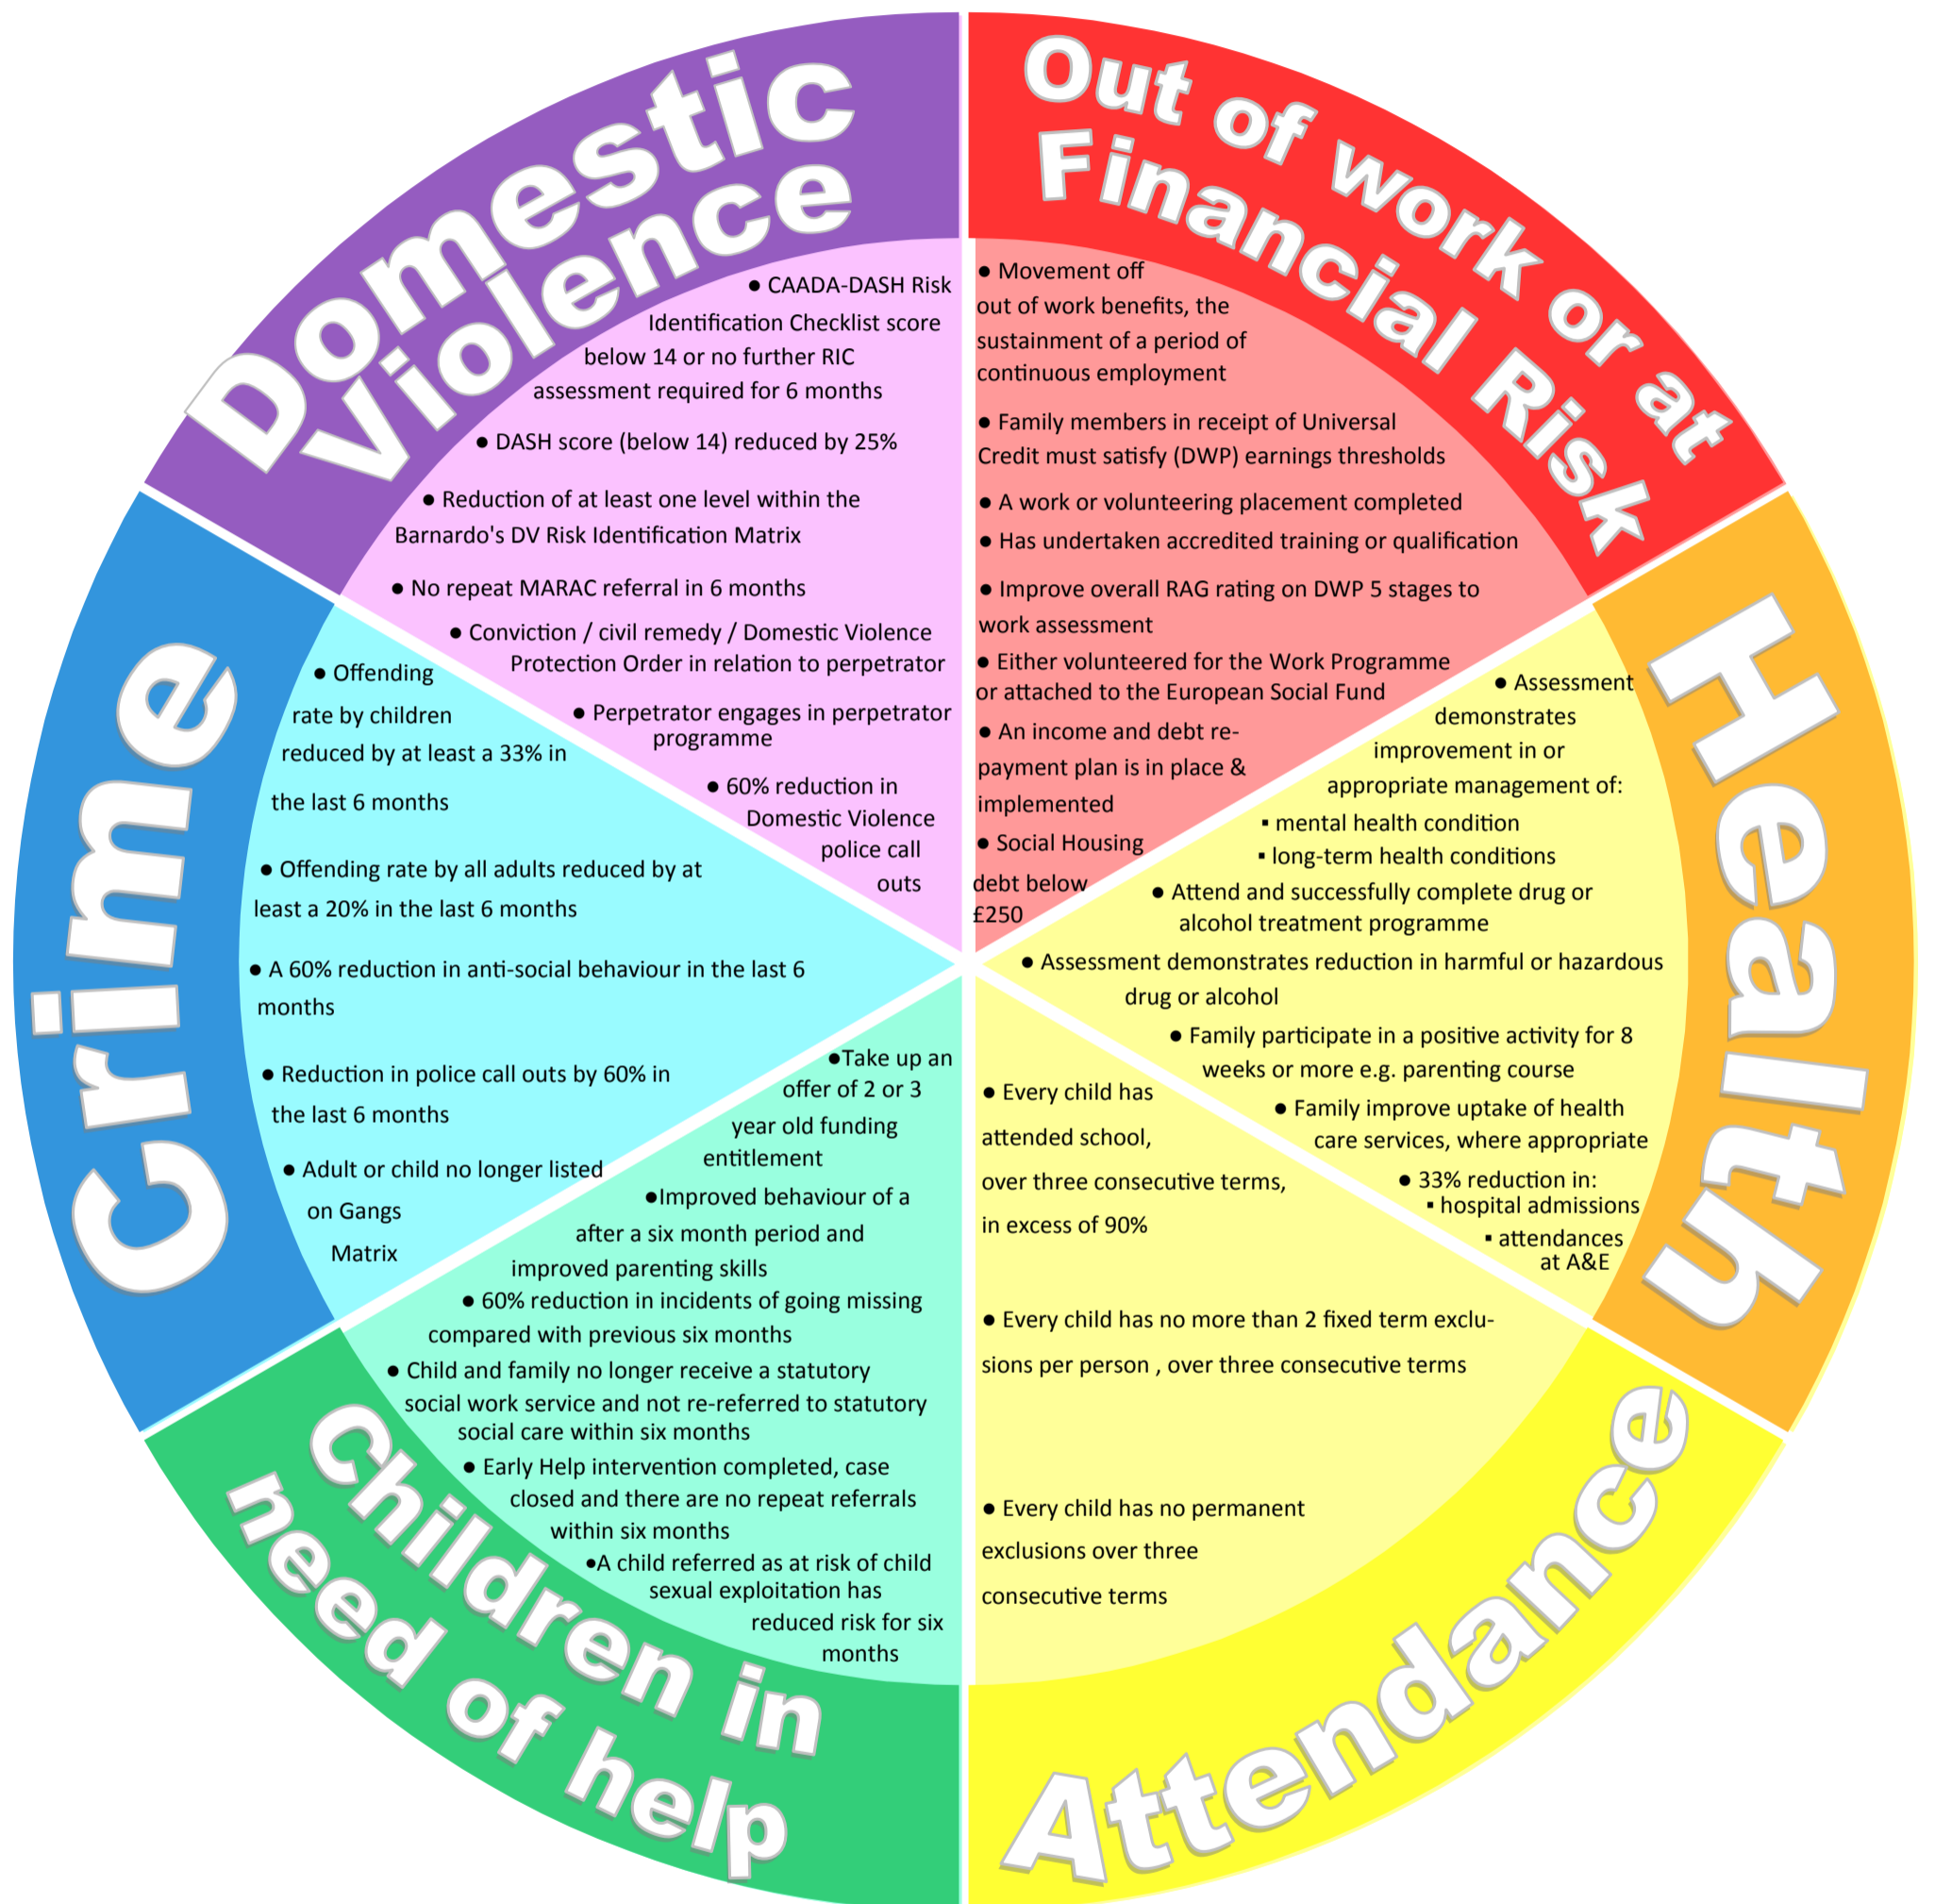

Aspirational Lambeth Families Programme Outcomes

**For a Significant and Sustained Outcome to be achieved:
Each strand identified as an issue in the family must be addressed**