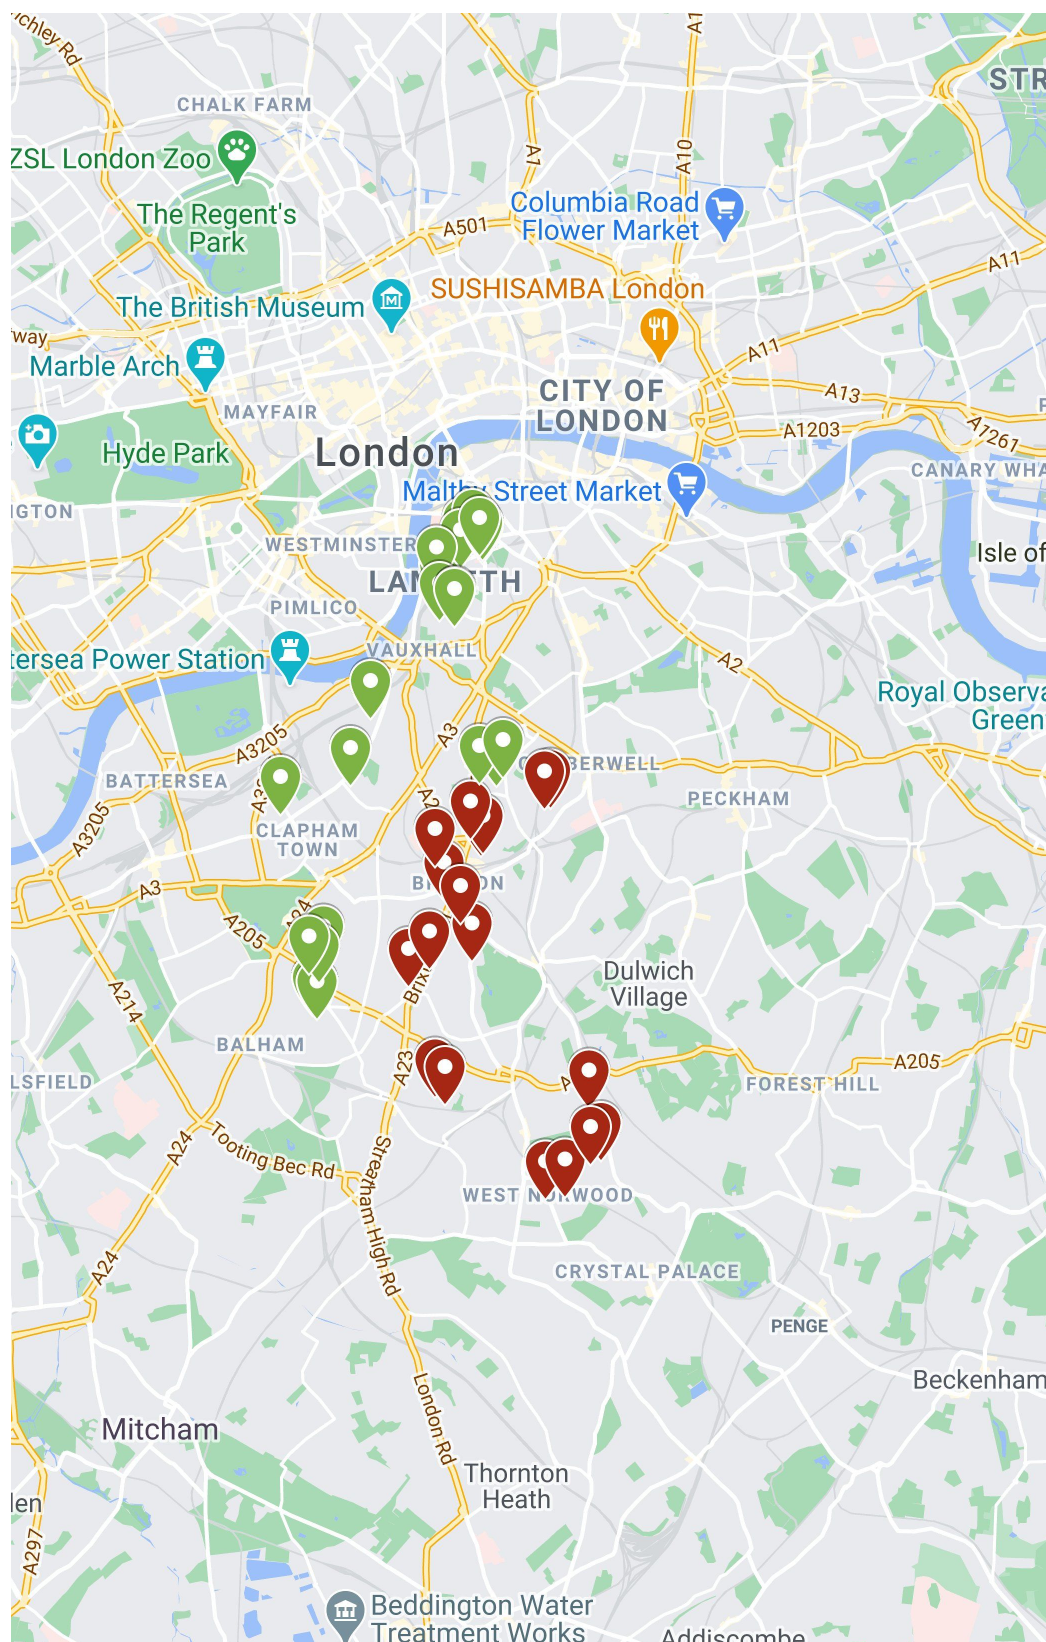

Bike storage

Untitled layer

- 📍 Arlington Lodge
- 📍 Eccleston House
- 📍 Wincheap Court
- 📍 Chartham Court
- 📍 Deauville Court
- 📍 Dumbarton Court
- 📍 Barcombe Avenue
- 📍 Dunnock Court
- 📍 Elderberry Grove SE27 0U7
- 📍 345 Brixton Rd
- 📍 Myatts Field South Estate
- 📍 Evesham Walk
- 📍 Urlwin Walk
- 📍 Heath Road Estate
- 📍 Brigstock House
- 📍 Farnley House
- 📍 Goodbehere House
- 📍 Calidore Close Estate
- 📍 Exbury House
- 📍 Bike hangers
- 📍 Lilford Estate
- 📍 Crownstone Road
- 📍 Josef Perrin House
- 📍 Vincennes Estate
- 📍 Arden House
- 📍 Briant Estate
- 📍 Colwyn House
- 📍 Hunter House
- 📍 Doulton House
- 📍 Whitgift House
- 📍 Wedgwood House
- 📍 Worcester House
- 📍 Lambeth Towers
- 📍 Weir Estate
- 📍 Weir Road

Bike hangers and storage

 Cubitt House

 SW4 8NG

 Arne House

 Newburn House

 Dunmow House
